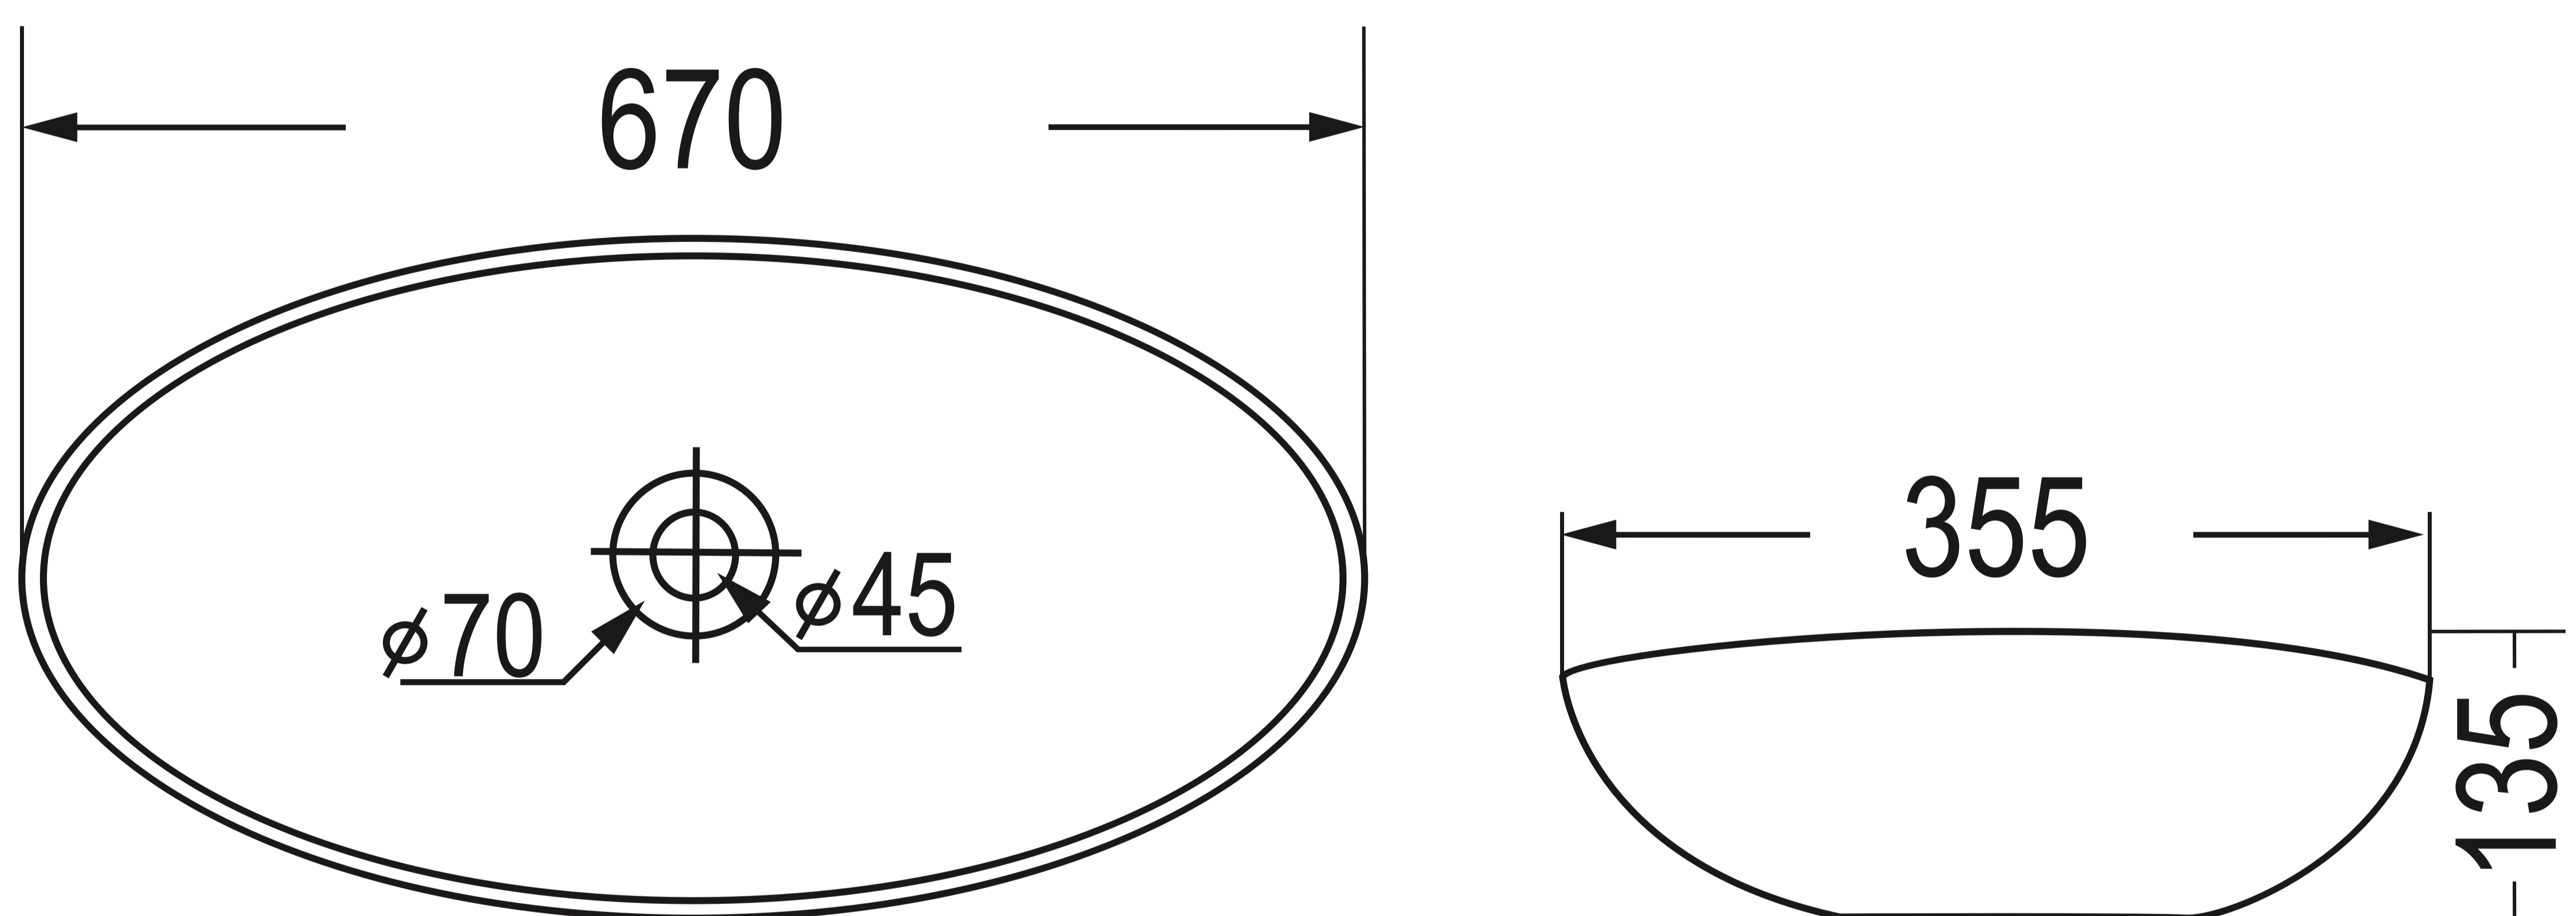

Cream Marble Basin - Aura Crema

Product Code : 9042

Technical Drawing

All dimension are in **mm**